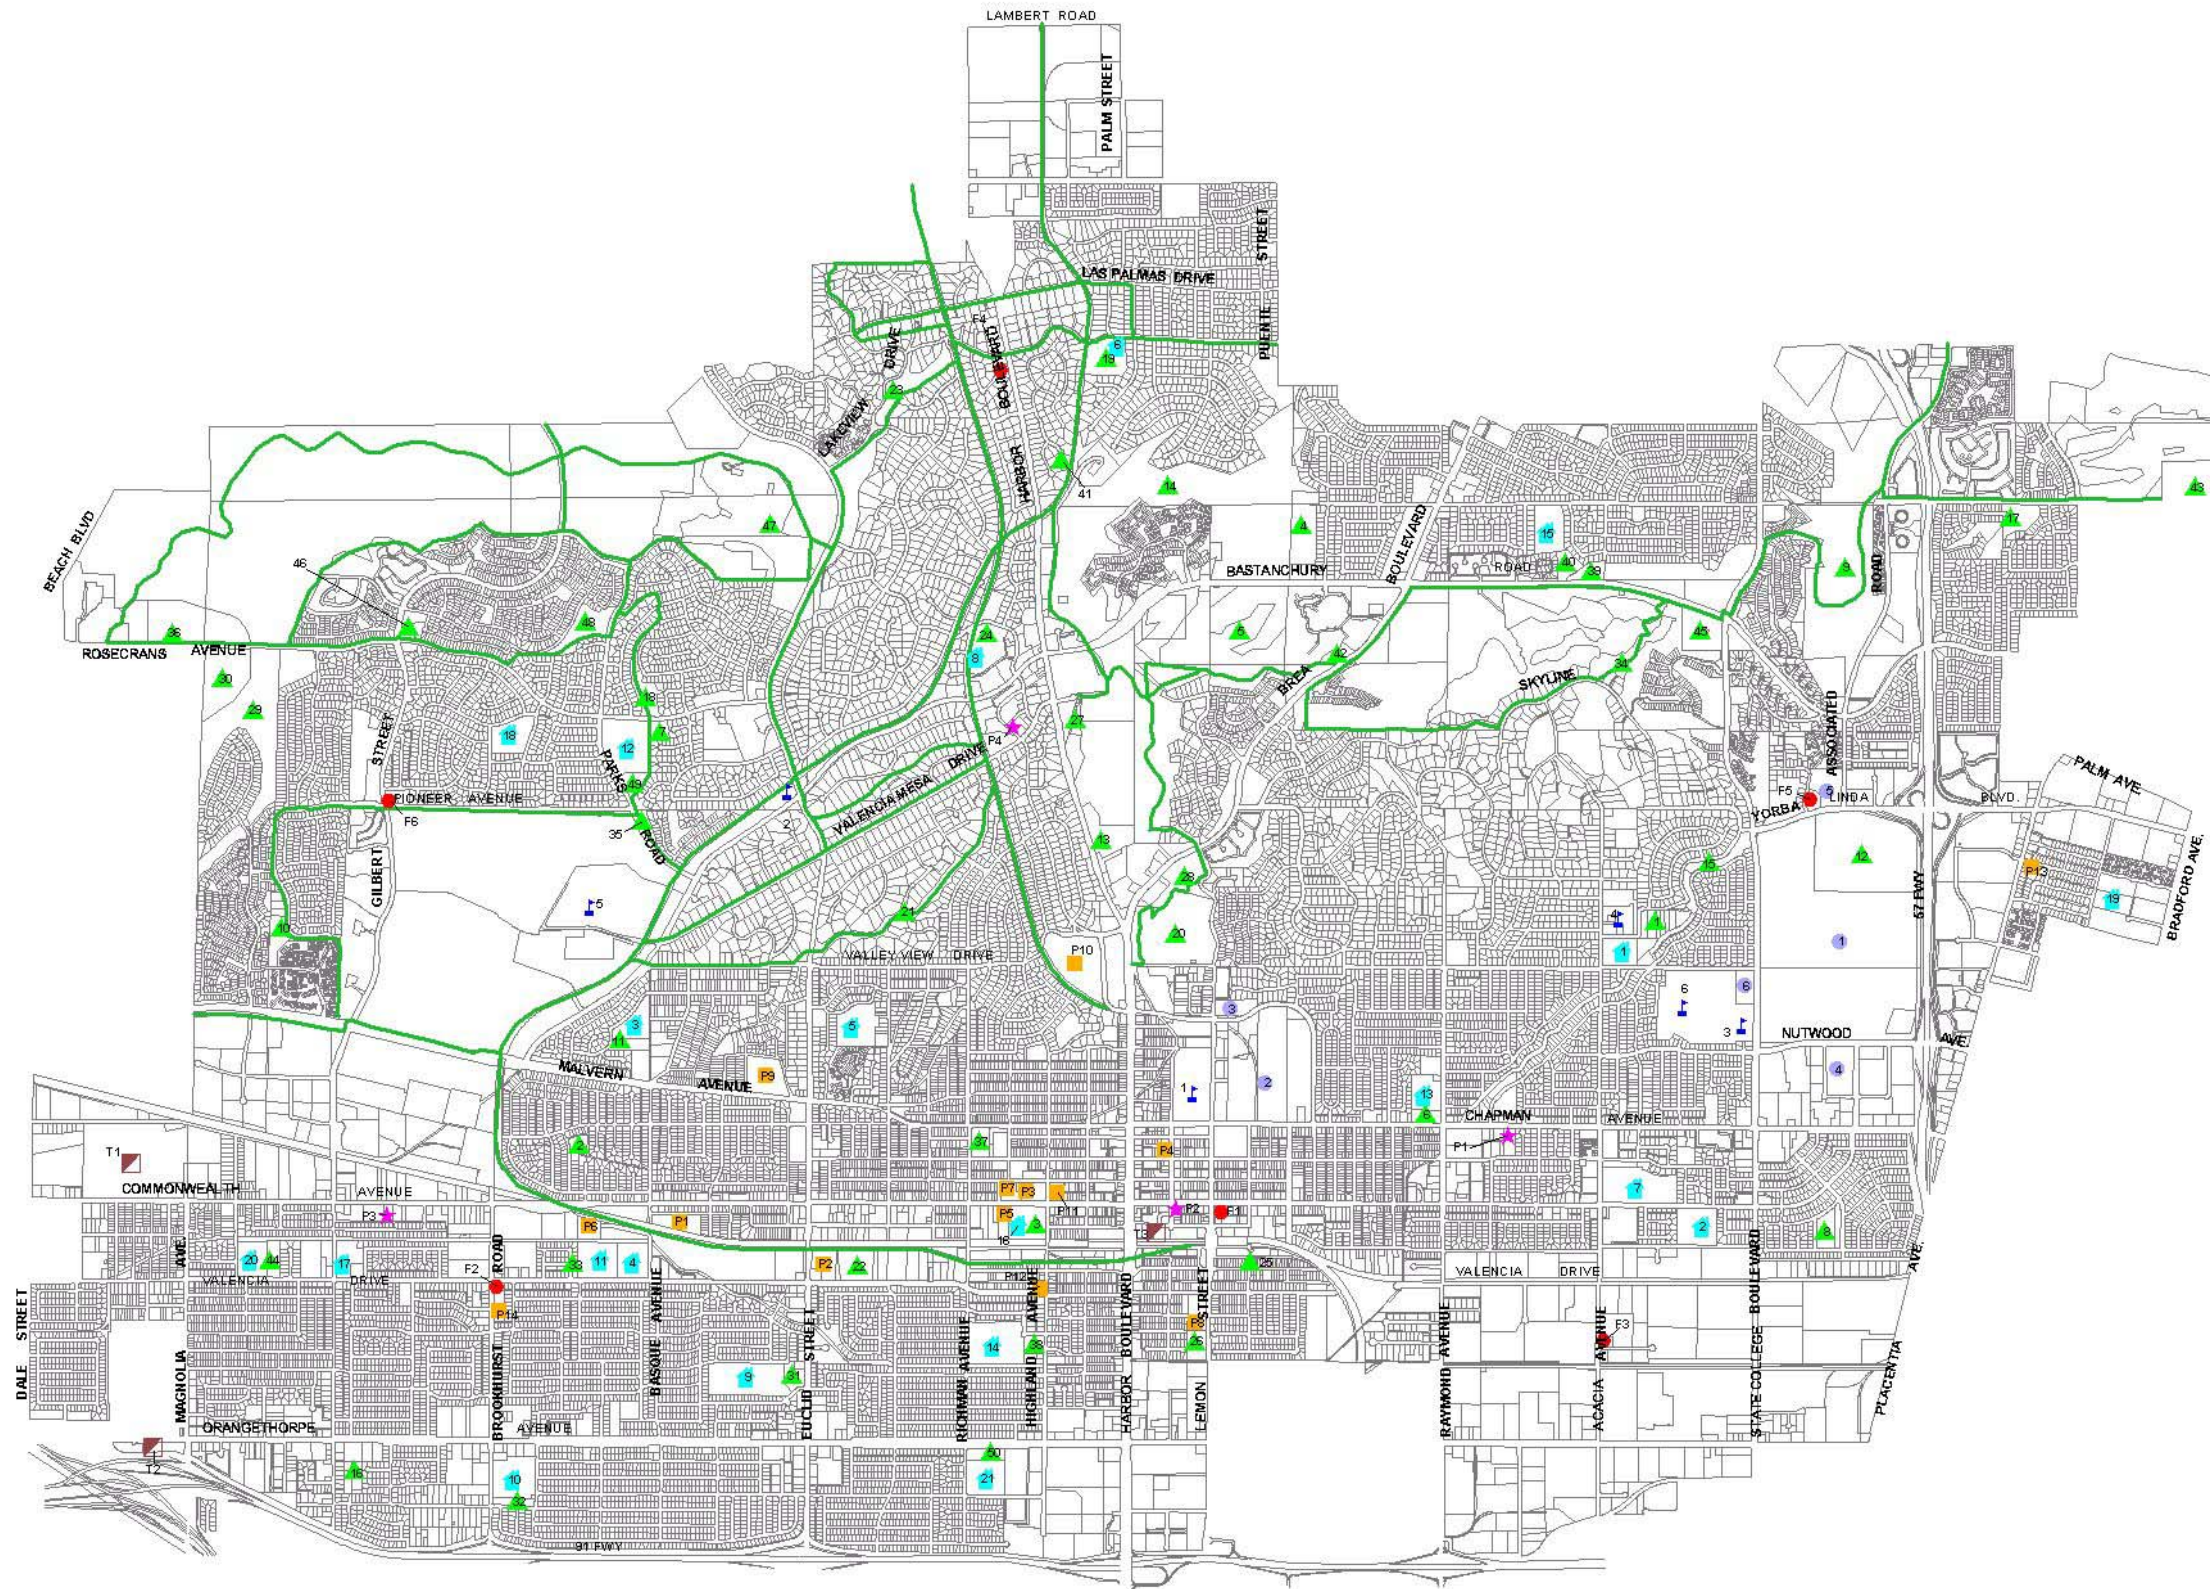

Community Facilities

▲ PUBLIC PARKS

1. Acacia School Park
2. Adena Park
3. Amerige Park
4. Beechwood School Park
5. Brea Dam
6. Byerum Park
7. Chaffee Park
8. Chapman Park
9. Craig Regional Park
10. Emery Park
11. Fem School Park
12. Fullerton Arboretum
13. Fullerton Driving Range
14. Fullerton Golf Course
15. Fullerton Greenbelt Park
16. Gilbert Park
17. Gilman Park
18. Grissom Park
19. Hemosa School Park
20. Hillcrest Park
21. Hiltcher Park
22. Independence Park
23. Laguna Lake
24. Laguna Road School Park
25. Lawrence/Truslow Mini Park
26. Lemon Park
27. Leonard Andrews Tennis Center
28. Lyon's Field
29. Los Coyotes Golf Course
30. Los Coyotes Regional Park
31. Nicholas School Park
32. Orangethorpe School Park
33. Pacific School Park
34. Panorama Park
35. Parks Road Greenbelt
36. Ralph B. Clark Regional Park
37. Richman Park
38. Richman School Park
39. Rolling Hills Park
40. Rolling Hills School Park
41. San Juan Park
42. Trail Rest Park
43. Tri-City Park
44. Valencia School Park
45. Vista Park
46. West Coyote Hills Park
47. West Coyote Hills Nature Park
48. West Coyote Hills Tree Park
49. White Park
50. Woodcrest School Park

● FIRE STATIONS

- F1. Fire Station #1 (Administration)
- F2. Fire Station #2
- F3. Fire Station #3
- F4. Fire Station #4
- F5. Fire Station #5
- F6. Fire Station #6

■ TRANSPORTATION FACILITIES

- T1. Fullerton Airport
- T2. Fullerton Park & Ride
- T3. Fullerton Transportation Center