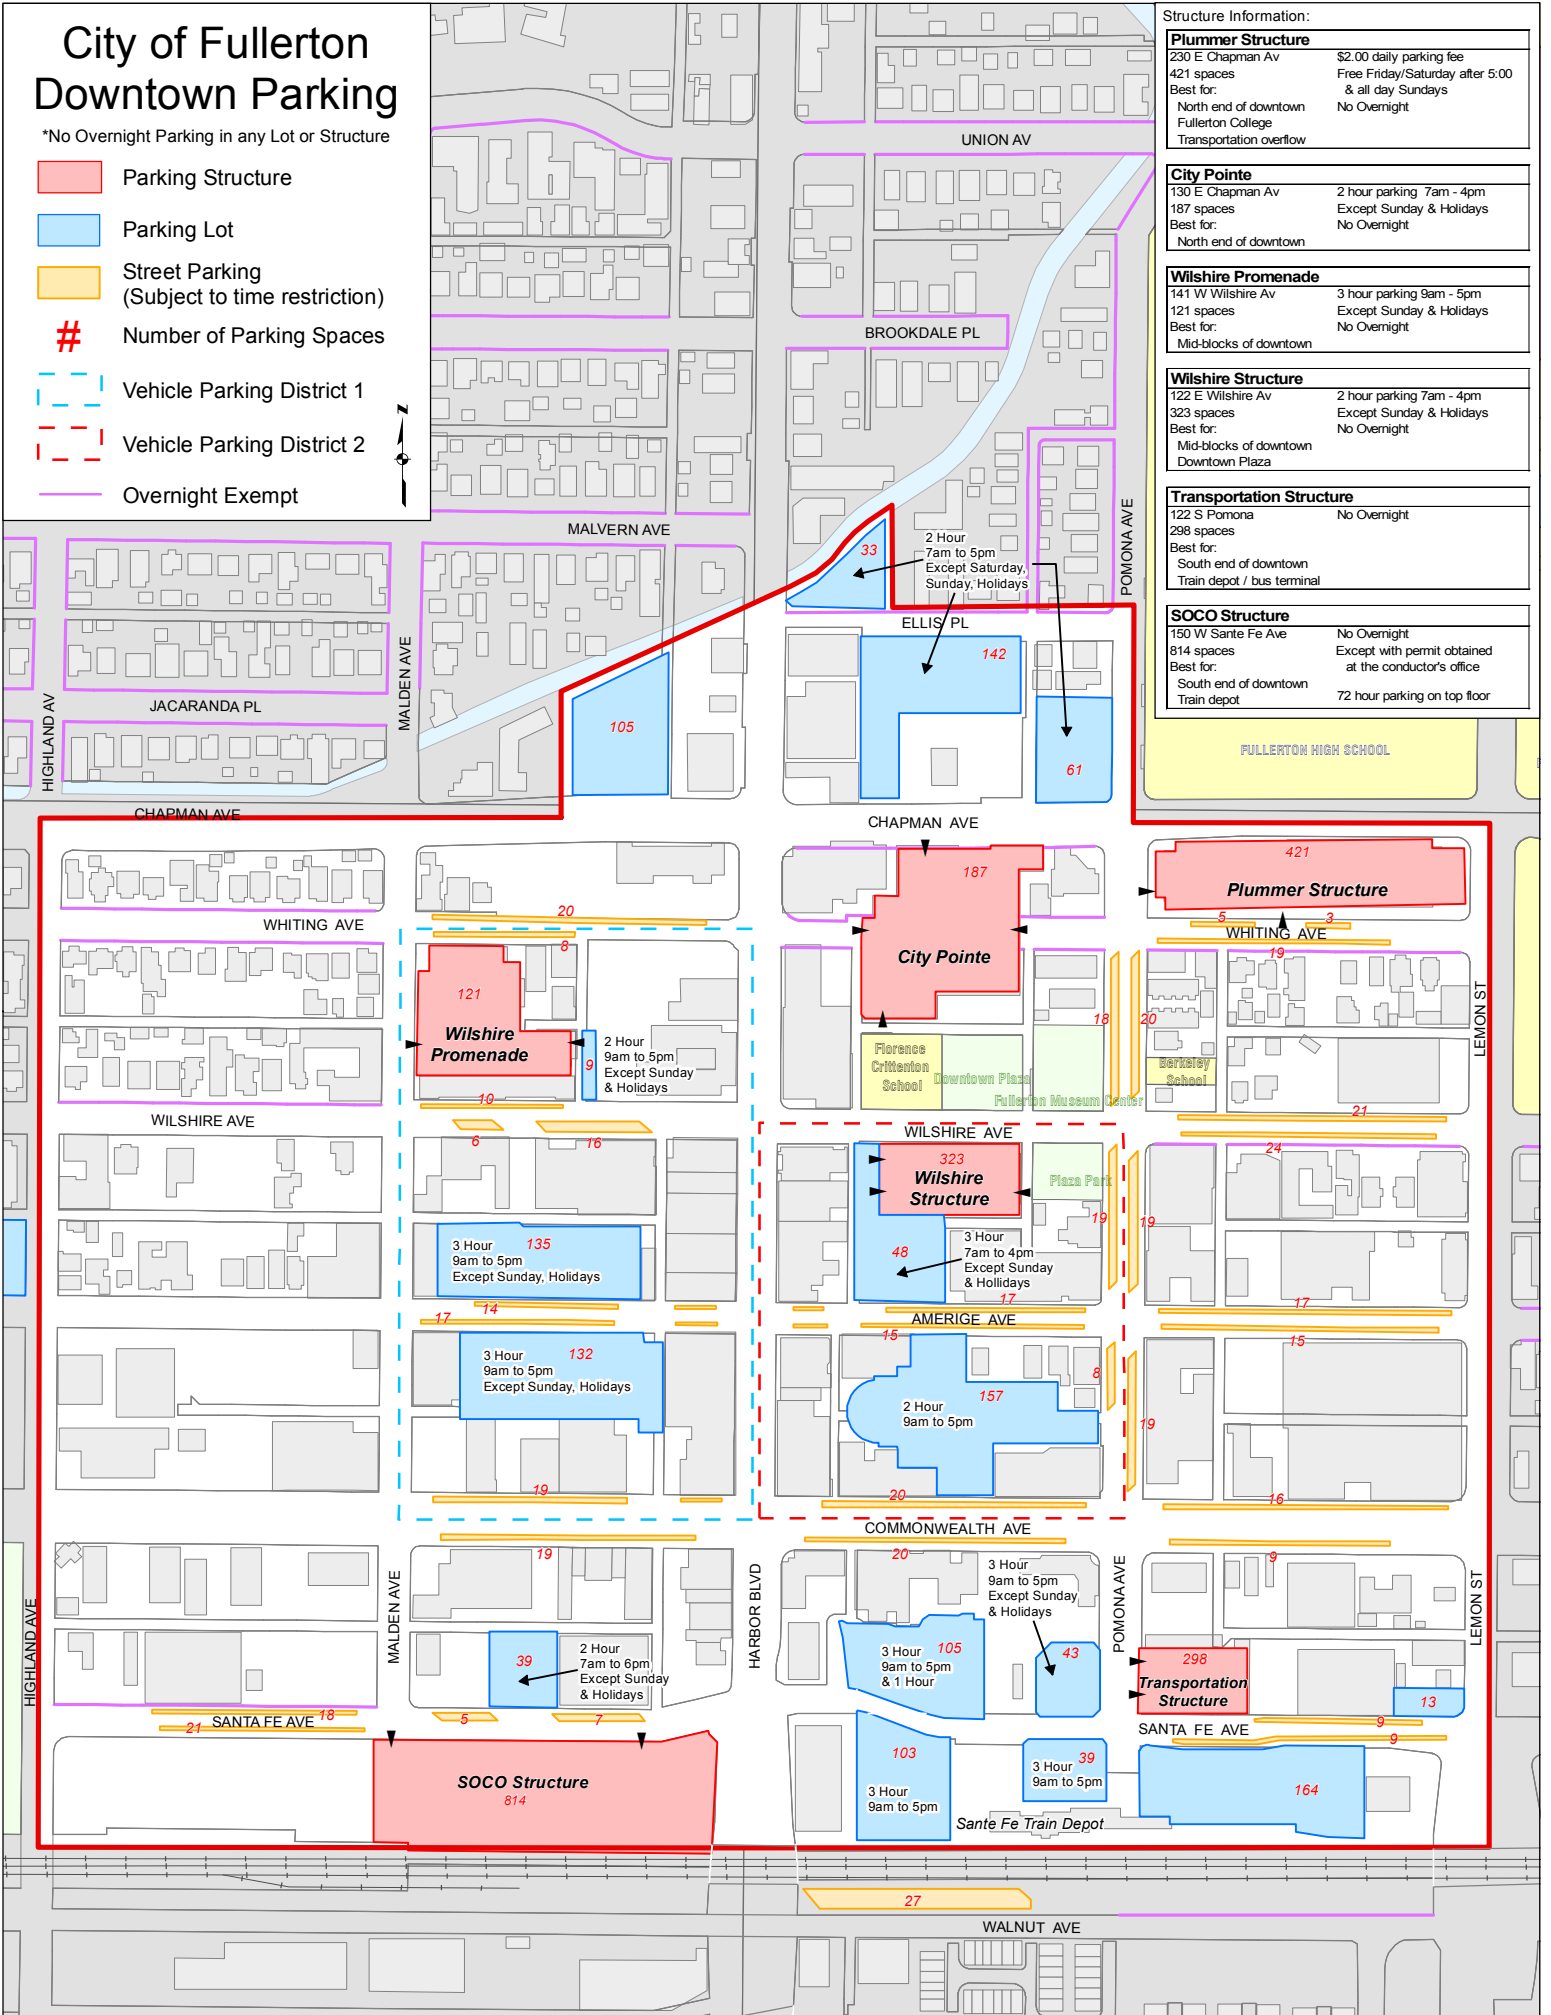

# City of Fullerton Downtown Parking

\*No Overnight Parking in any Lot or Structure

- Parking Structure
- Parking Lot
- Street Parking  
(Subject to time restriction)
- # Number of Parking Spaces
- Vehicle Parking District 1
- Vehicle Parking District 2
- Overnight Exempt

### Structure Information:

<b>Plummer Structure</b> 230 E Chapman Av 421 spaces Best for: North end of downtown Fullerton College Transportation overflow	\$2.00 daily parking fee Free Friday/Saturday after 5:00 & all day Sundays No Overnight
<b>City Point</b> 130 E Chapman Av 187 spaces Best for: North end of downtown	2 hour parking 7am - 4pm Except Sunday & Holidays No Overnight
<b>Wilshire Promenade</b> 141 W Wilshire Av 121 spaces Best for: Mid-blocks of downtown	3 hour parking 9am - 5pm Except Sunday & Holidays No Overnight
<b>Wilshire Structure</b> 122 E Wilshire Av 323 spaces Best for: Mid-blocks of downtown Downtown Plaza	2 hour parking 7am - 4pm Except Sunday & Holidays No Overnight
<b>Transportation Structure</b> 122 S Pomona 298 spaces Best for: South end of downtown Train depot / bus terminal	No Overnight
<b>SOCO Structure</b> 150 W Sante Fe Ave 814 spaces Best for: South end of downtown Train depot	No Overnight Except with permit obtained at the conductor's office 72 hour parking on top floor

**19**  
**21**  
Berkeley School

**135**  
3 Hour  
9am to 5pm  
Except Sunday, Holidays

**323**  
**Wilshire Structure**  
48  
3 Hour  
7am to 4pm  
Except Sunday & Holidays

**24**  
**17**  
Place Park

**132**  
3 Hour  
9am to 5pm  
Except Sunday, Holidays

**157**  
2 Hour  
9am to 5pm

**15**  
**16**

**39**  
2 Hour  
7am to 6pm  
Except Sunday & Holidays

**105**  
3 Hour  
9am to 5pm & 1 Hour

**9**  
**13**  
**298**  
**Transportation Structure**